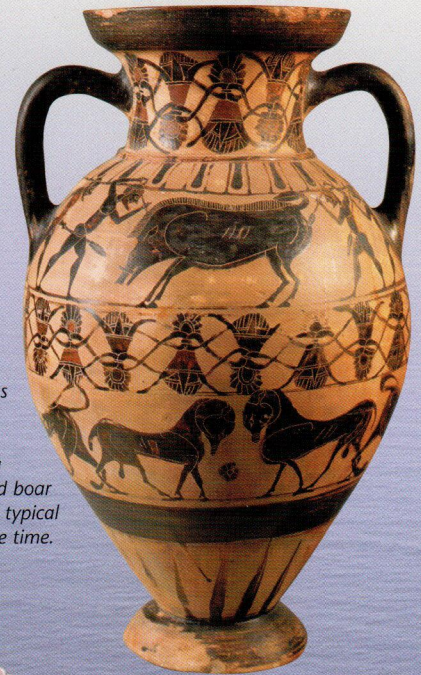

THE ARCHAIC PERIOD

Sometime after 800BC, Greek culture began to show the first signs of a revival. This new era, which lasted until around 500BC, is known as the Archaic Period. The Greek population grew and there was increasing contact with other lands. Greek art improved and the skill of writing was rediscovered and developed (see page 186).

INTERNET LINK

For links to websites where you can see an animated map showing the spread of Greek colonies and design a Greek amphora online, go to www.usborne-quicklinks.com

This vase, called an amphora, was painted in about 560BC. It is decorated with a scene from a wild boar hunt, which was typical of the style of the time.